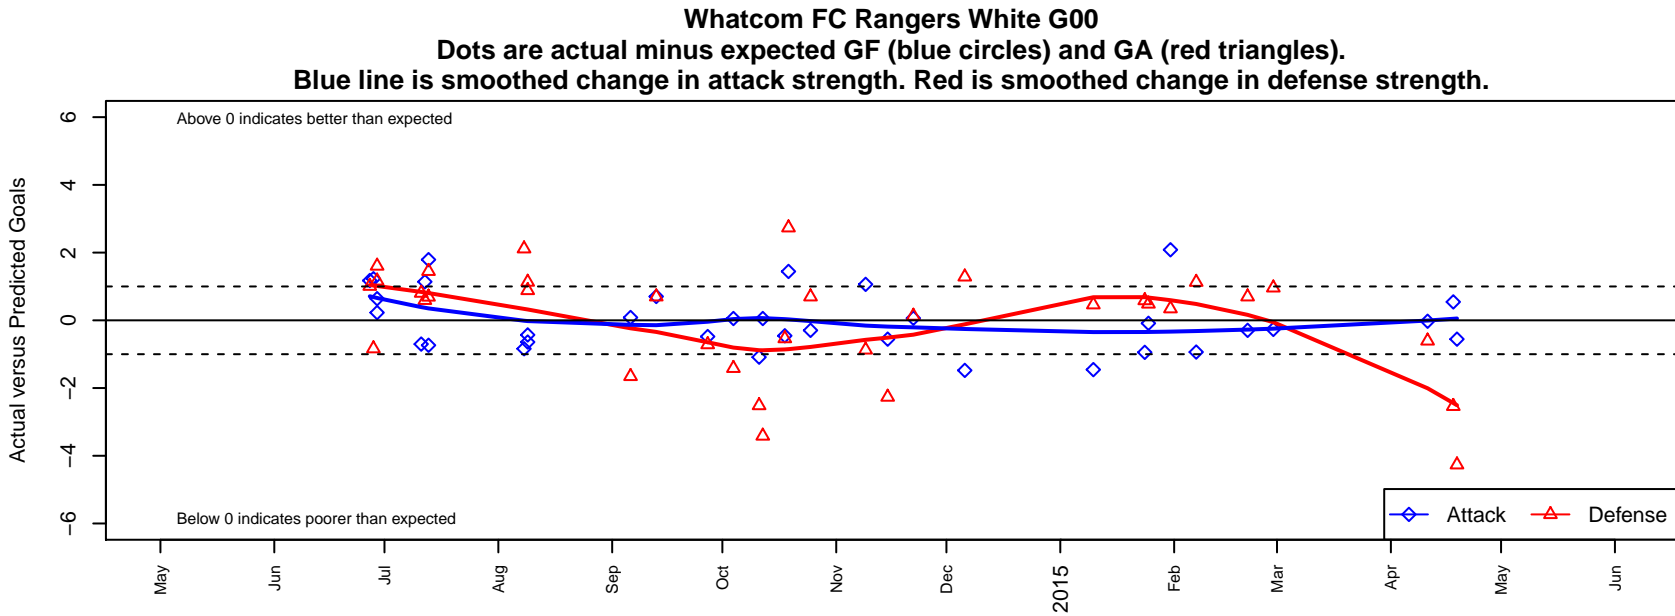

# Whatcom FC Rangers White G00

Whatcom FC Rangers  
 Bellingham, WA  
 G00 total strength=988  
 attack=2.43 defense=1.52  
 fall league = RCL G00 Div 4  
 spr league = Win RCL G00 Div 4  
 notes= Mitchell 2013

**attack and defense variance (black dot)  
relative to other teams  
and top 10 in region**

**attack and defense rating  
relative to others at age  
and all opponents in last 13 months**

**Performance relative to 13 month average**