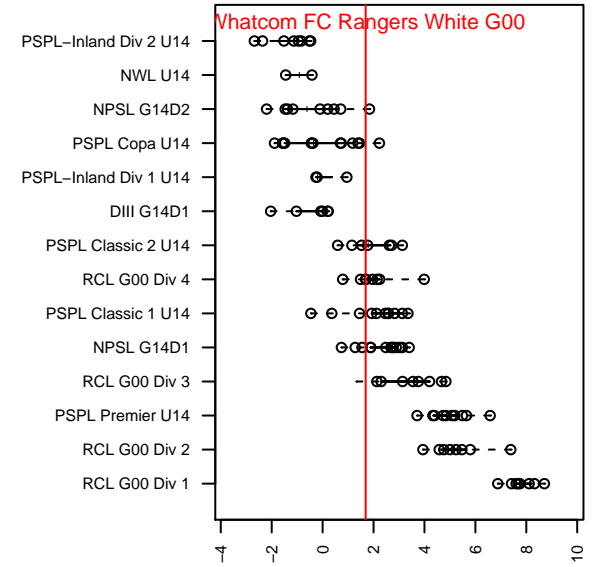

# Whatcom FC Rangers White G00

Whatcom FC Rangers  
 Bellingham, WA  
 G00 total strength=988  
 attack=2.43 defense=1.52  
 fall league = RCL G00 Div 4  
 spr league = Win RCL G00 Div 4  
 notes= Mitchell 2013

alt names used:  
 132 WFC Rangers GU00 White  
 43 WFC Rangers GU00/01 White  
 Whatcom FC Ra – GU00 White  
 Whatcom FC Rangers W  
 Whatcom FC Ra – GU00 White  
 Whatcom FC Ra – GU00 White

Venues played:  
 2014 Baker Blast COPA U14  
 2014 Seattle Cup GU14  
 2014 Puma Rimland Pacific Cup U14  
 2014 RCL G00 Div 4  
 2014 Win RCL G00 Div 4  
 2014 WYS Presidents Cup G00 Division 2

**attack and defense variance (black dot)  
relative to other teams  
and top 10 in region**

**attack and defense rating  
relative to others at age  
and all opponents in last 13 months**

**Performance relative to 13 month average**