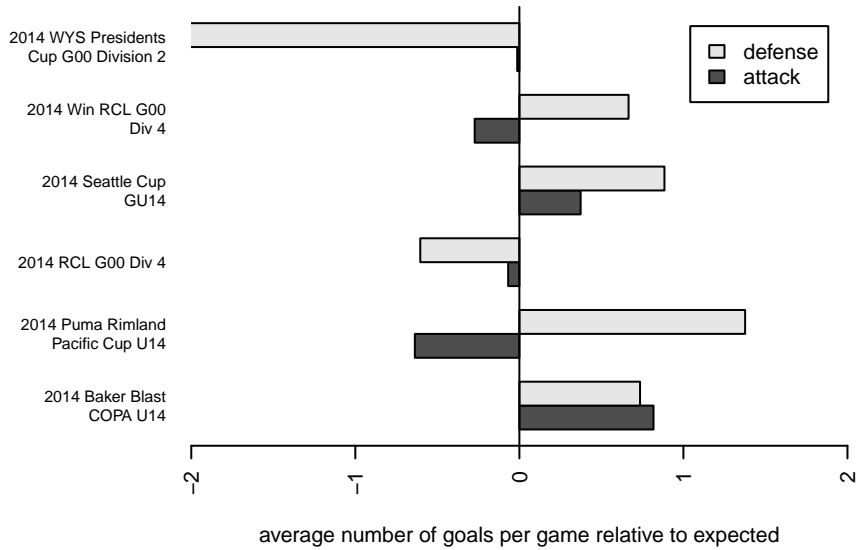

# Whatcom FC Rangers White G00

Whatcom FC Rangers  
 Bellingham, WA  
 G00 total strength=988  
 attack=2.43 defense=1.52  
 fall league = RCL G00 Div 4  
 spr league = Win RCL G00 Div 4  
 notes= Mitchell 2013

**attack and defense variance (black dot)  
relative to other teams  
and top 10 in region**

**attack and defense rating  
relative to others at age  
and all opponents in last 13 months**

**Performance relative to 13 month average**